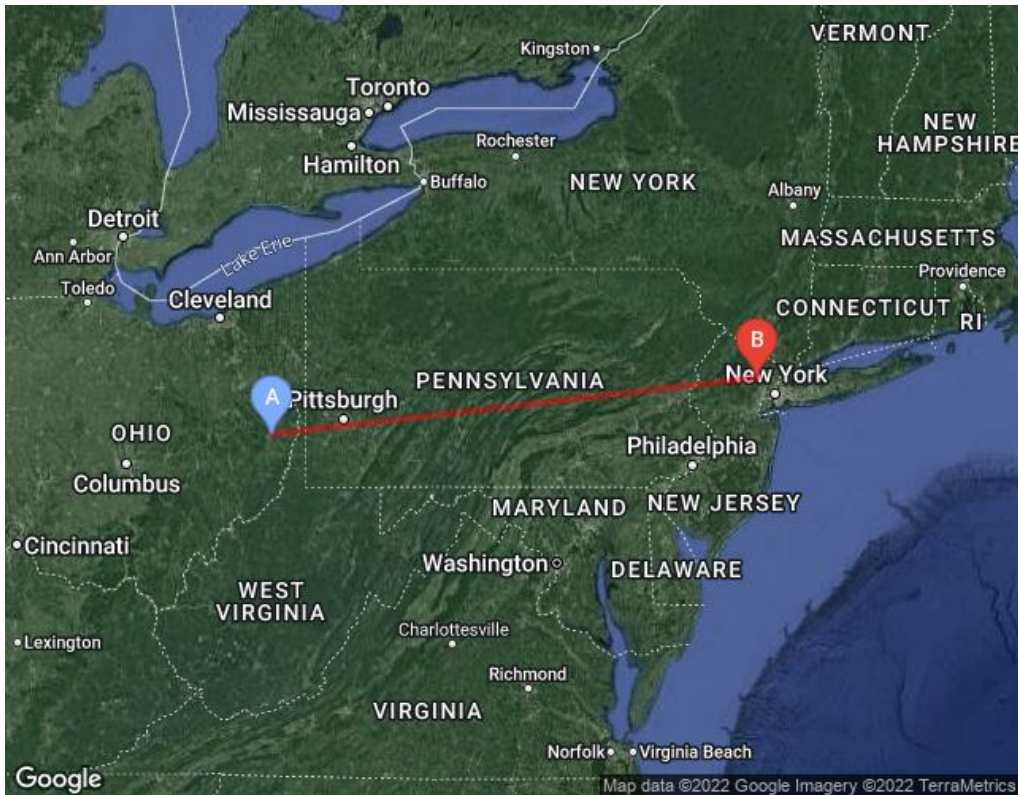

2022 350 MILE PATERSON AIR DERBY

PATERSON 2 BIRD DERBY

The Paterson Air Derby was liberated from Cadiz, OH at 7:45 PM with 47 Lofts and 332 Birds competing. Weather was clear and sunny, SSW @ 5 with 10 Miles visibility.

The Paterson Two Bird Derby was liberated from Cadiz, OH at 8:15 with 24 Lofts and 48 Birds competing.

Several of the competing lofts:

- 1 Chaim Loft
- 4 Rico Loft
- 6 Battleridge Loft
- 8 Shiloh Loft
- 10 Mooschoo Loft
- 12 Alice Loft
- 13 Bruno Loft
- 14 Vinnie Loft
- 15 Father & Son Loft
- 16 Il Volo Loft
- 24 JC Loft
- 25 Moskal Loft
- 27 Bulucan Loft
- 30 Norbert Loft
- 33 Prelich Loft
- 40 Victoria Loft
- 41 Riverside Loft
- 47 Joe & Sons
- 49 Hylan Loft
- 56 Taranto Loft II
- 70 Kenny Peer
- 71 Armando Loft
- 82 Purple Martin Loft
- 83 Perrello Loft
- 88 Strait Line Flyers
- 89 Bill Green